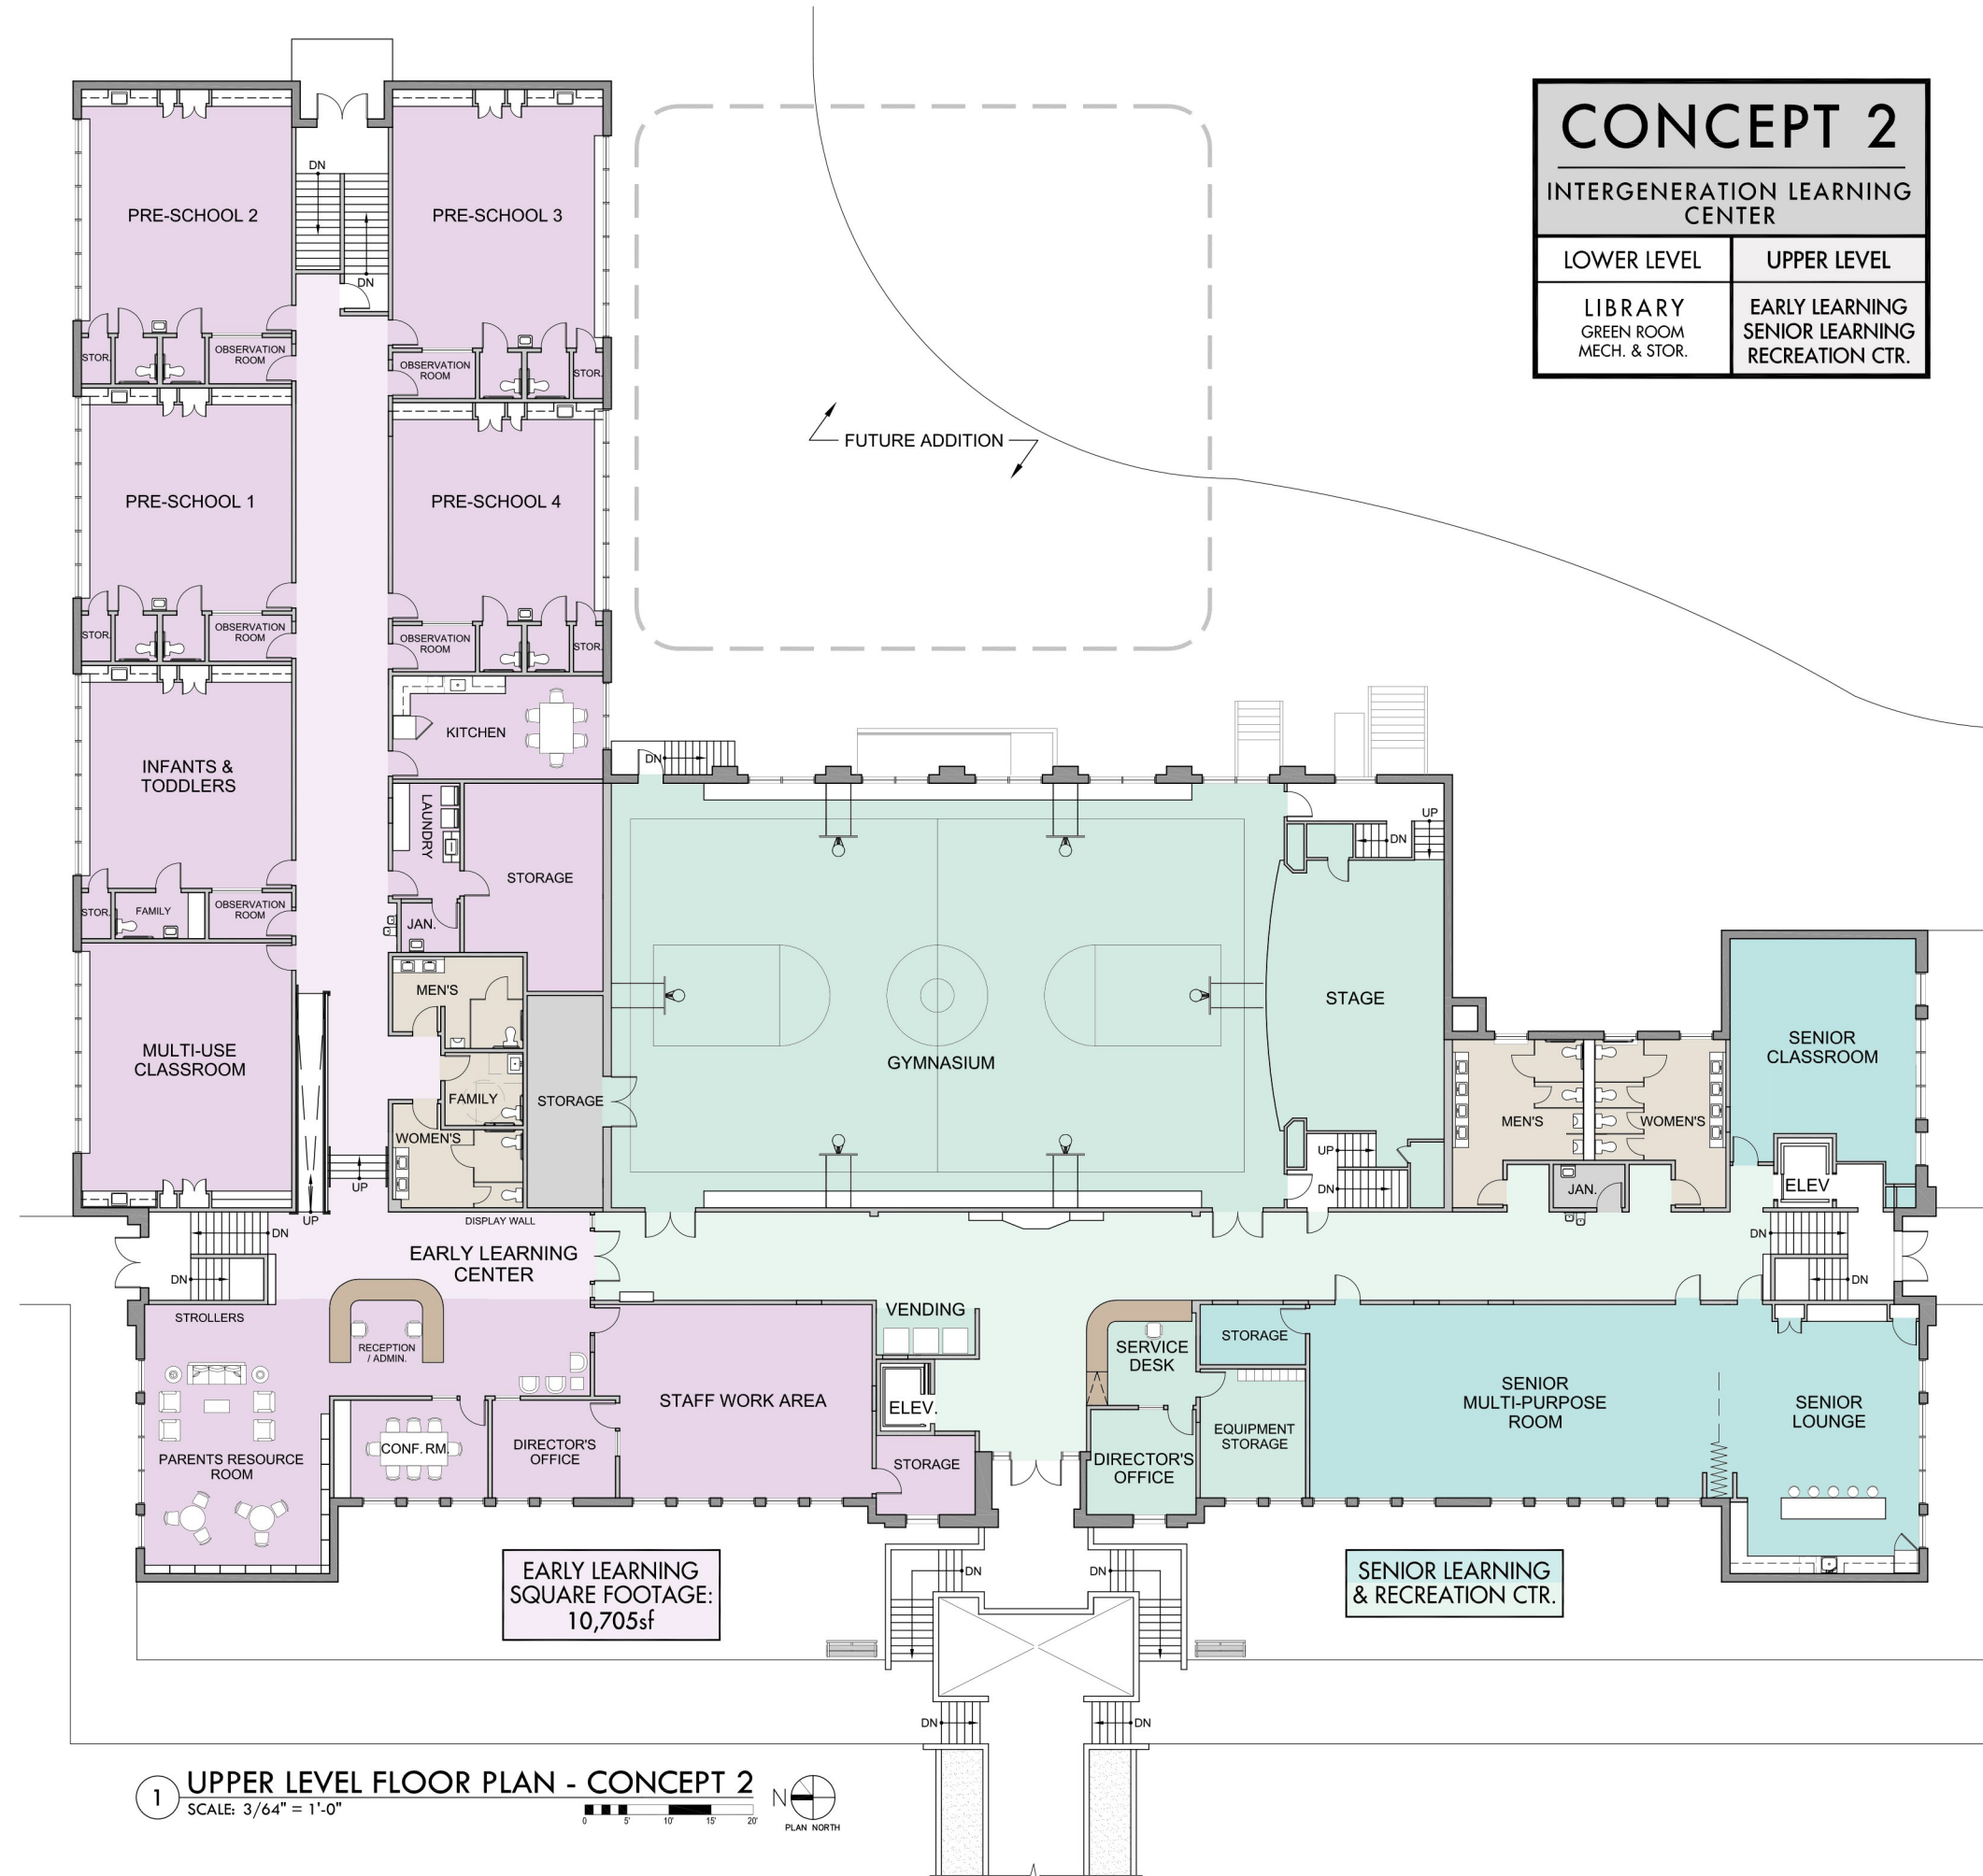

CONCEPT 2	
INTERGENERATION LEARNING CENTER	
LOWER LEVEL	UPPER LEVEL
LIBRARY GREEN ROOM MECH. & STOR.	EARLY LEARNING SENIOR LEARNING RECREATION CTR.

EARLY LEARNING
SQUARE FOOTAGE:
10,705sf

SENIOR LEARNING
& RECREATION CTR.

1 UPPER LEVEL FLOOR PLAN - CONCEPT 2
SCALE: 3/64" = 1'-0"