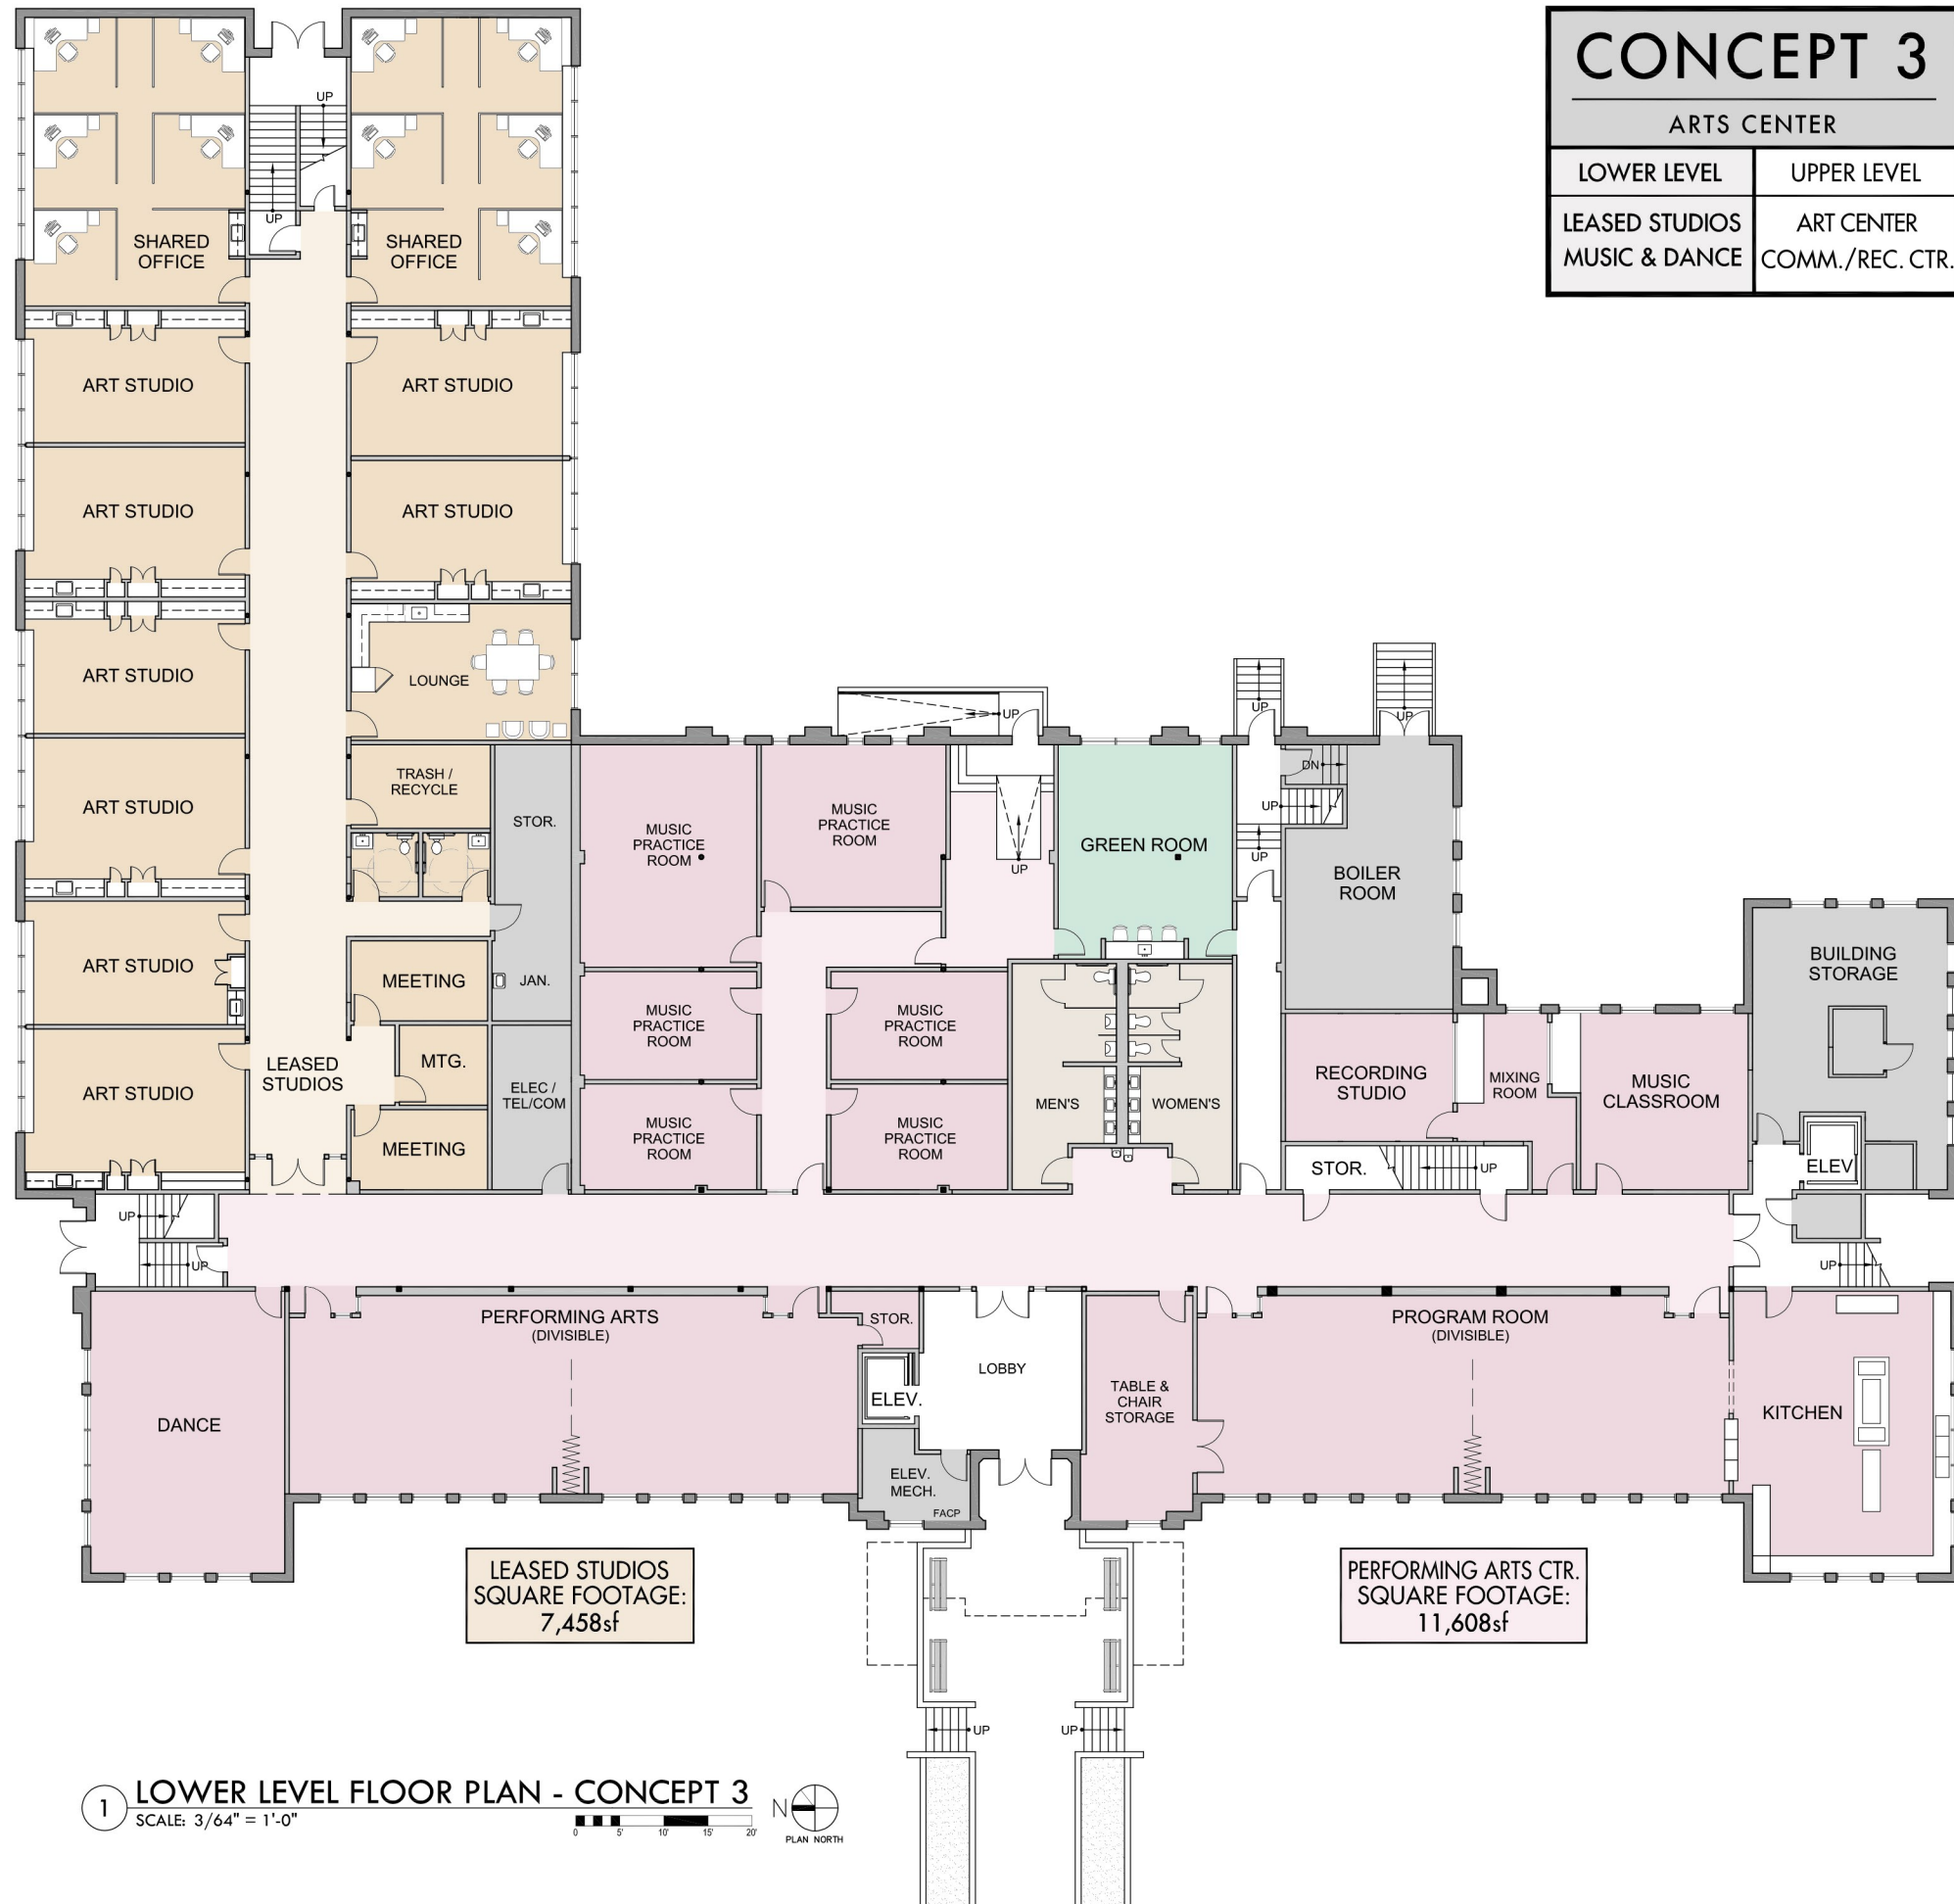

CONCEPT 3	
ARTS CENTER	
LOWER LEVEL	UPPER LEVEL
LEASED STUDIOS MUSIC & DANCE	ART CENTER COMM./REC. CTR.

LEASED STUDIOS  
SQUARE FOOTAGE:  
7,458sf

PERFORMING ARTS CTR.  
SQUARE FOOTAGE:  
11,608sf

**1 LOWER LEVEL FLOOR PLAN - CONCEPT 3**  
SCALE: 3/64" = 1'-0"  
PLAN NORTH