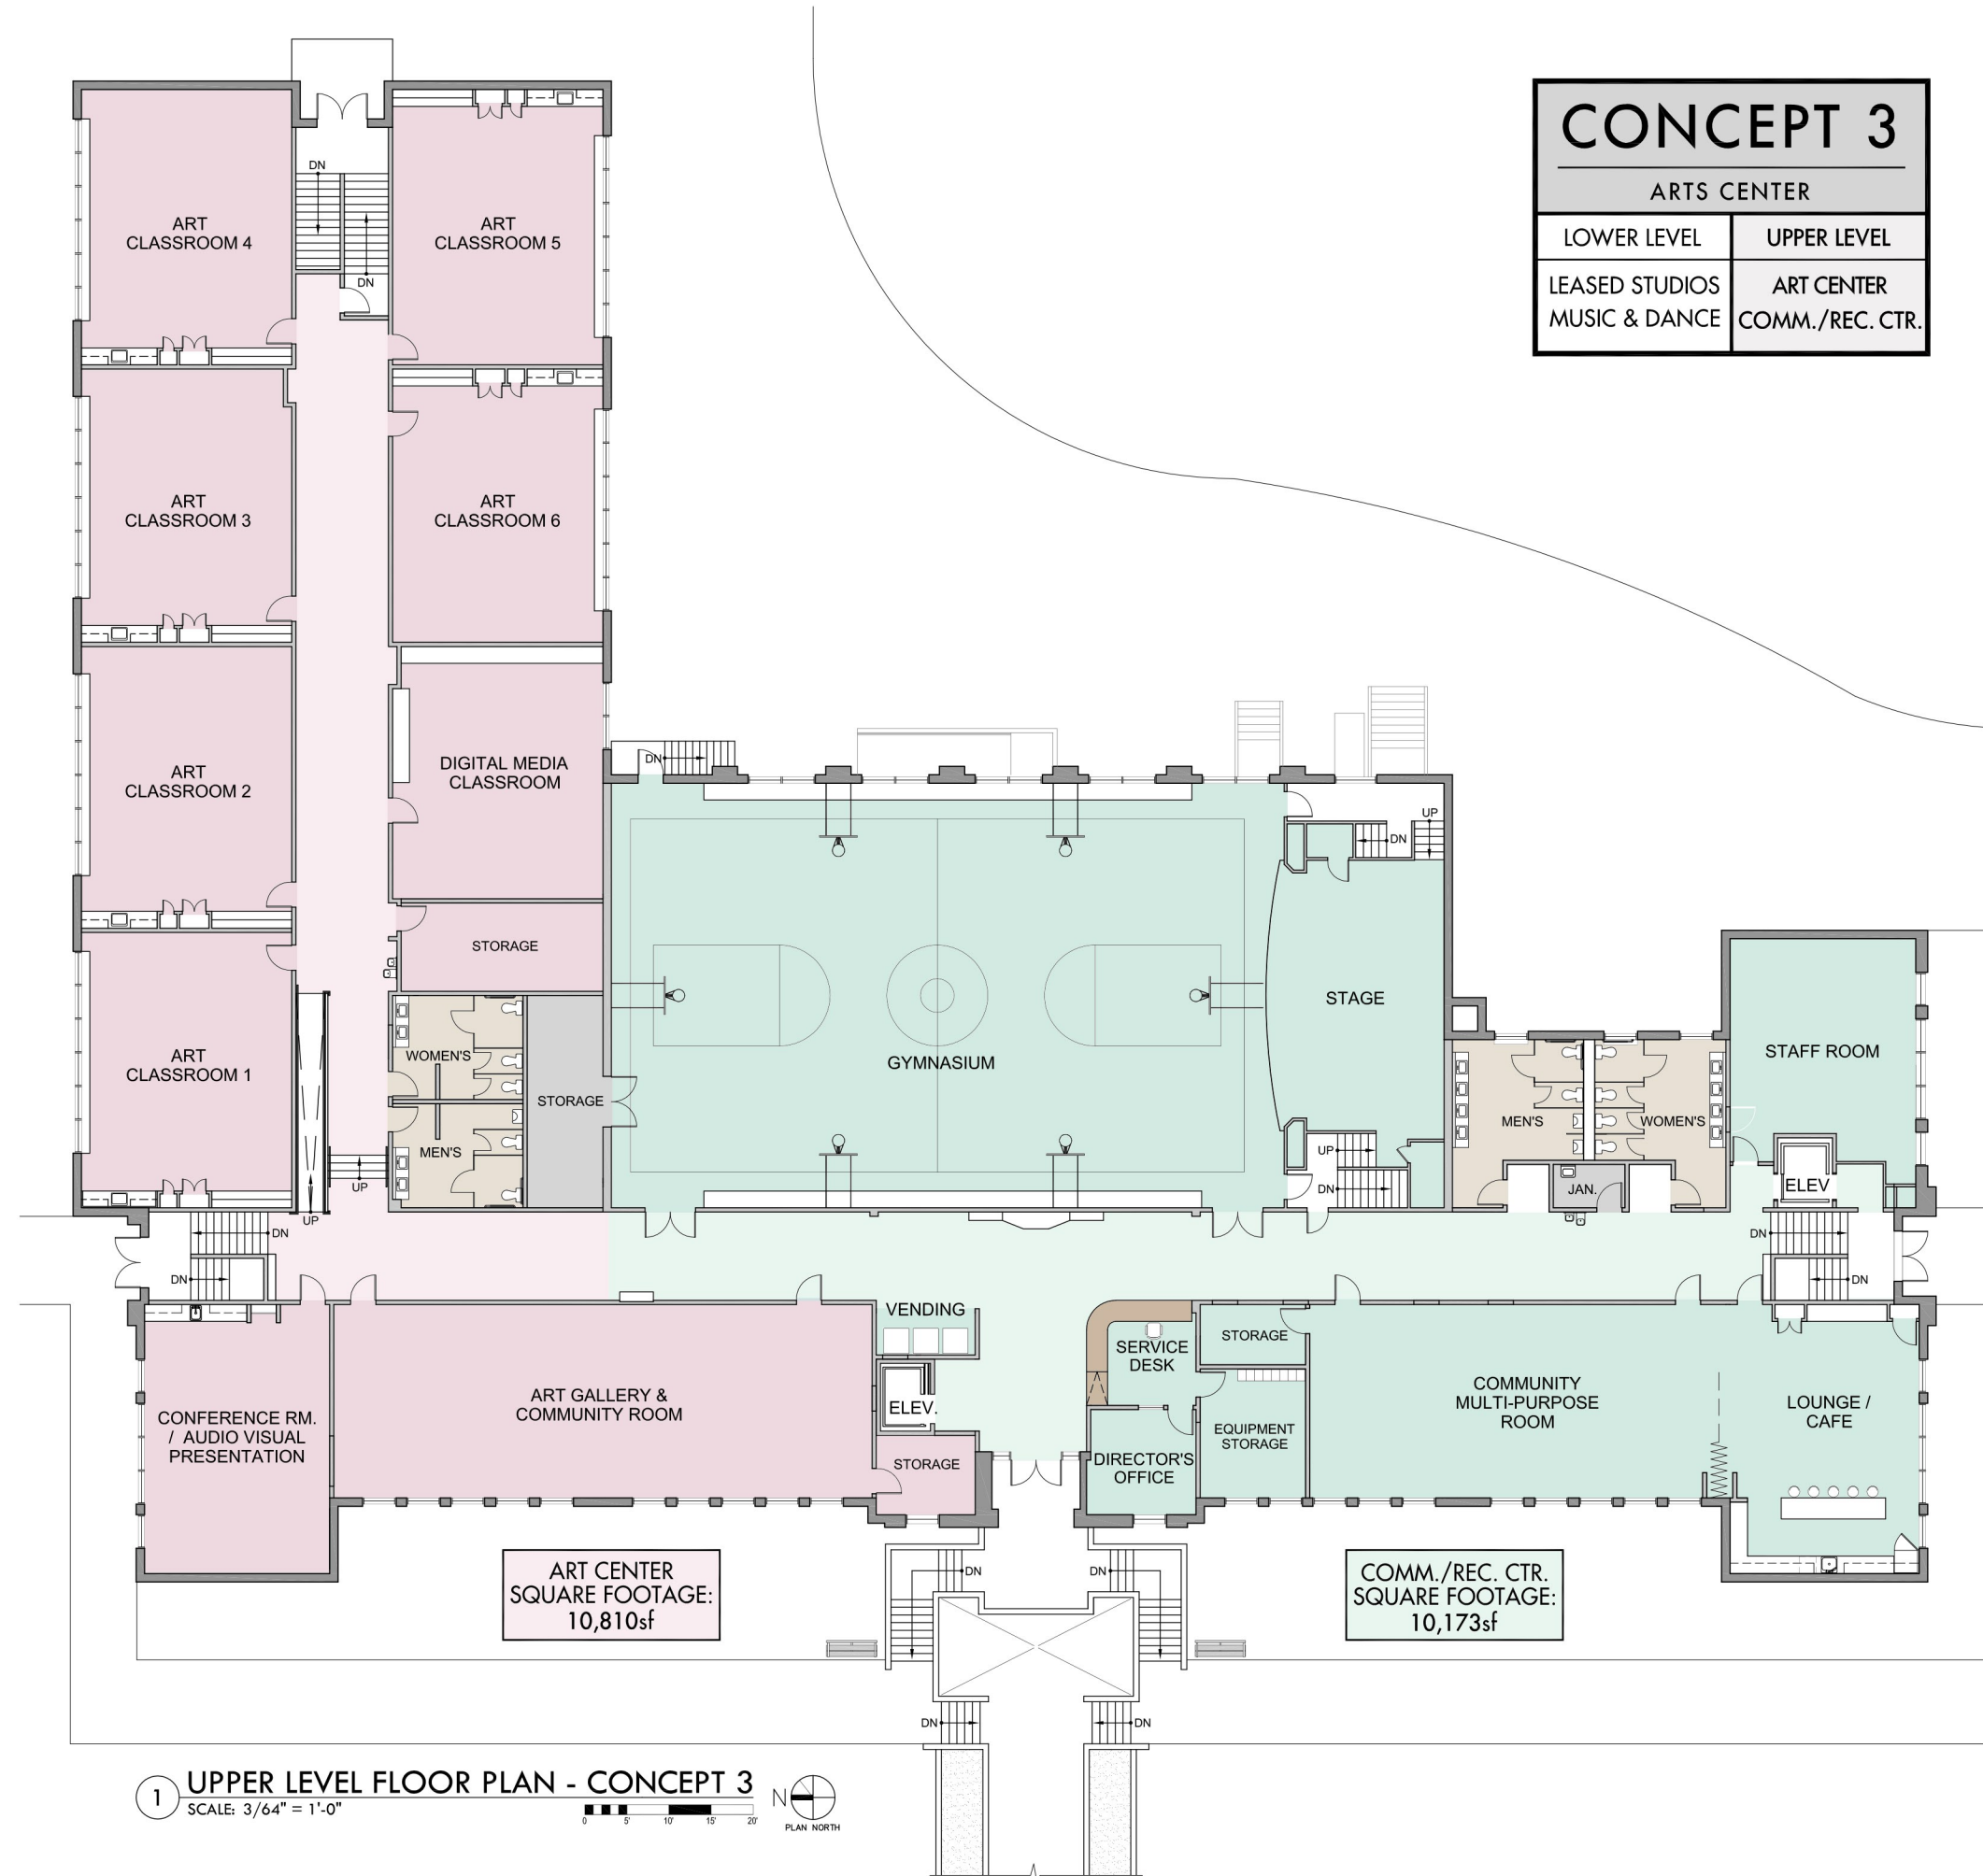

CONCEPT 3	
ARTS CENTER	
LOWER LEVEL	UPPER LEVEL
LEASED STUDIOS MUSIC & DANCE	ART CENTER COMM./REC. CTR.

1 UPPER LEVEL FLOOR PLAN - CONCEPT 3
SCALE: 3/64" = 1'-0"
PLAN NORTH